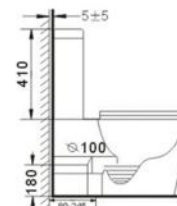

Side view

Top view

Frontal view

**B2303A-2**  
Rimless two piece toilet  
Size: 665x360x845 mm

Side view

Top view

Frontal view

White