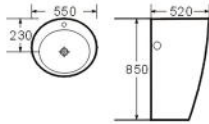

Matte Brown

**D6301**

One piece basin  
Size: 550x520x850 mm

**D6301B**

One piece basin  
Size: 500x500x830 mm

**D6004A**

One piece basin  
Size: 400x400x850 mm

**D6004B**