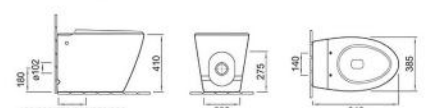

A-375A

Pulse tankless floor mounted toilet
Size: 570x350x330 mm
Fixing to wall with back