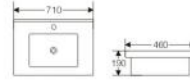

Bright Black

Matte Brown

**A-060**

Cabinet basin  
Size: 608x460x190 mm

**A-070**

Cabinet basin  
Size: 710x460x190 mm

**A-075**

Cabinet basin  
Size: 750x460x190 mm