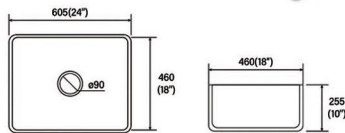

B2418

Farmhouse Sink
Size: 605x460x255 mm