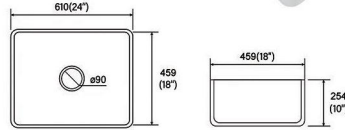

A2418N

Farmhouse Sink
Size: 610x459x254 mm