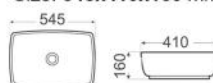

C329

Art basin
Size: 460x460x165 mm