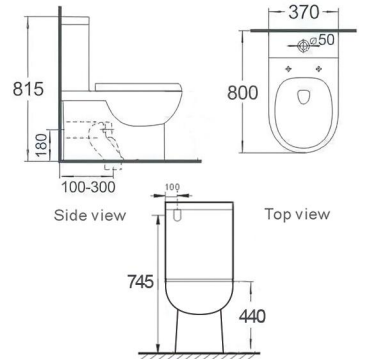

B2356A

Handicapped rimless two piece toilet
Size: 800x370x815 mm

Side view

Top view

Frontal view