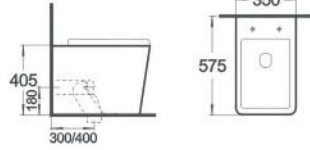

**B-2390**

Rimless wall-hung toilet  
Size: 510x350x360 mm  
Fixing to wall with back

**G-5390WH**

Washdown wall-hung bidet  
Size: 510x350x320 mm  
Fixing to wall with back

White

White

Matte White

Matte Grey

Bright Grey

Matte Black

Bright Black

Matte Brown

FLOOR MOUNTED TOILETS AND BIDETS

**B-2370B**

Rimless back to wall toilet  
Size: 575x350x405 mm  
Fixing to wall with back

**G-5370**

Back to wall bidet  
Size: 575x350x405 mm  
Fixing to wall with back

**B-2375B**

Rimless back to wall toilet  
Size: 570x380x400 mm  
Fixing to wall with back

**G-5375**

Back to wall bidet  
Size: 600x385x380 mm  
Fixing to wall with back