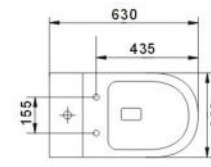

**B2355A**  
Rimless two piece toilet  
Size: 645x370x800 mm

**B2355AS**  
Rimless two piece toilet  
Size: 640x360x790 mm

Side view

Top view

Frontal view

**B2358A**  
Rimless two piece toilet  
Size: 630x360x855 mm

Side view

Top view

Frontal view

**B2359A**  
Rimless two piece toilet  
Size: 620x365x790 mm

Side view

Top view

Frontal view

**B2366A**  
Rimless two piece toilet  
Size: 610x360x855 mm