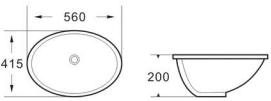

K0222

Undermount basin
Size: 555x420x200 mm