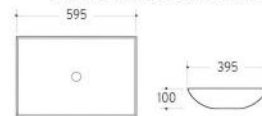

Art basin

K013 Size: 550x400x130 mm  
K013A Size: 650x400x130 mm

**K233**

Art basin

Size: 595x495x100 mm

**K235**

Art basin

Size: 640x455x110 mm