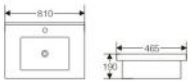

A-080

Cabinet basin
Size: 810x465x190 mm