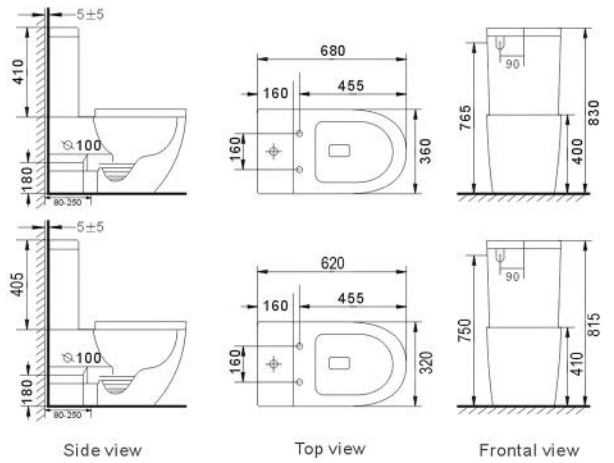

Side view

Top view

Frontal view

**B2359A**  
Rimless two piece toilet  
Size: 620x365x790 mm

Side view

Top view

Frontal view

**B2366A**  
Rimless two piece toilet  
Size: 610x360x855 mm

Matte Black

Bright Black

Matte Brown

**B2370A**  
Rimless two piece toilet  
Size: 635x360x825 mm

**B2376A/  
B2376A-1**  
Tornado or rimless two piece toilet  
Size: 680x360x830 mm  
Size: 620x345x815 mm

**B2376AB**  
Whirlpool rimless two piece toilet  
Size: 615x360x810 mm

**B2080A**  
Washdown two piece toilet  
Size: 700x360x790 mm

**B2381A**  
Rimless two piece toilet  
Size: 650x360x830 mm

**B2388A**  
Tornado two piece toilet  
Size: 665x360x845 mm