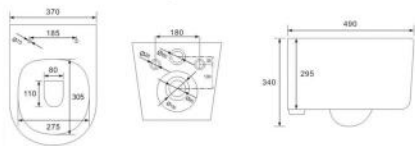

B-2211

Rimless wall-hung toilet
Size: 490x370x340 mm
Fixing to wall with back

G-5211WH

Washdown wall-hung bidet
Size: 495x365x295 mm
Fixing to wall with back