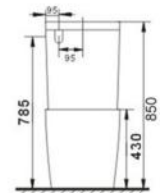

Side view

Top view

Frontal view

**B2303A**  
Rimless two piece toilet  
Size: 610x360x830 mm

Side view

Top view

Frontal view

**B2303A-1**  
Rimless two piece toilet  
Size: 642x380x850 mm

Side view

Top view

Frontal view

**B2303A-2**  
Rimless two piece toilet  
Size: 665x360x845 mm

Side view

Top view

Frontal view

White