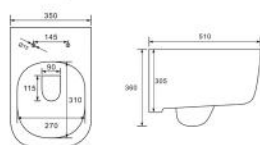

B-2390

Rimless wall-hung toilet
Size: 510x350x360 mm
Fixing to wall with back

G-5390WH

Washdown wall-hung bidet
Size: 510x350x320 mm
Fixing to wall with back

White

White

Matte White

Matte Grey

Bright Grey

Matte Black

Bright Black

Matte Brown