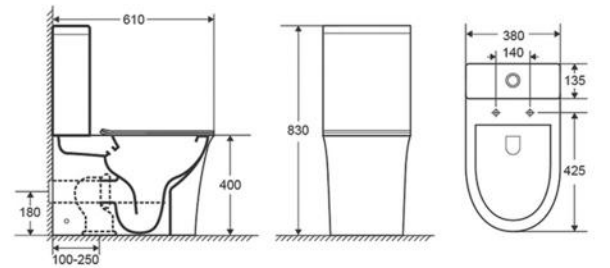

**B2060A**  
Juniors two piece toilet  
Size: 600x310x760 mm

**B2313A**  
Rimless two piece toilet  
Size: 660x360x820 mm

**B2315A**  
Rimless two piece toilet  
Size: 650x340x790 mm

White

White

Matte White

Matte Grey

Bright Grey

Matte Black

Bright Black

Matte Brown

**B2317A**  
Rimless two piece toilet  
Size: 650x340x790 mm

**B2323A**  
Rimless two piece toilet  
Size: 610x380x830 mm

**B2040A**  
Washdown two piece toilet  
Size: 635x360x790 mm

**B2355A**  
Rimless two piece toilet  
Size: 645x370x800 mm

**B2355AS**  
Rimless two piece toilet  
Size: 640x360x790 mm

Side view

Top view

Frontal view

**B2358A**  
Rimless two piece toilet  
Size: 630x360x855 mm