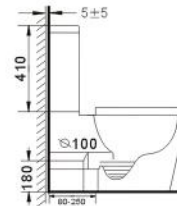

Side view

Top view

Frontal view

**B2303A**  
Rimless two piece toilet  
Size: 610x360x830 mm

Side view

Top view

Frontal view

**B2303A-1**  
Rimless two piece toilet  
Size: 642x380x850 mm