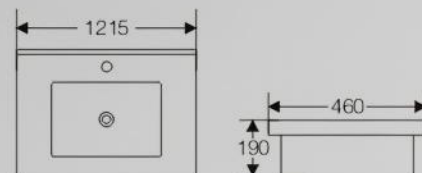

A-120

Cabinet basins

Size: 1215x460x190 mm

White

White

Matte White

Matte Grey

Bright Grey

Matte Black

Bright Black

Matte Brown