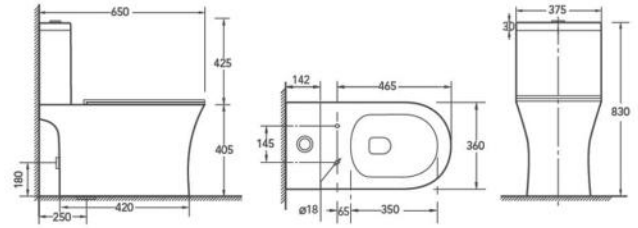

**B2376AB**  
Whirlpool rimless two piece toilet  
Size: 615x360x810 mm

**B2080A**  
Washdown two piece toilet  
Size: 700x360x790 mm

**B2381A**  
Rimless two piece toilet  
Size: 650x360x830 mm

**B2388A**  
Tornado two piece toilet  
Size: 665x360x845 mm