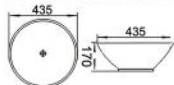

**K022**

Art basin  
Size: 545x410x160 mm

**C329**

Art basin  
Size: 460x460x165 mm

**D3225**

Art basin  
Size: 435x435x170 mm

**D9002**

Art basin  
Size: 597x416x130 mm