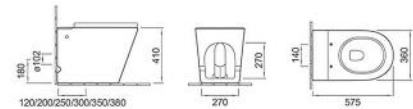

A-381A

Pulse tankless floor mounted toilet
Size: 575x360x410 mm
Fixing to wall with back