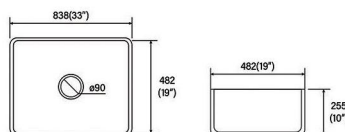

B3319

Farmhouse Sink
Size: 838x482x255 mm