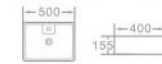

K826

Art basin

Size: 500x400x155 mm