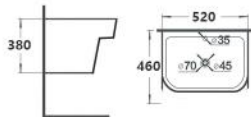

# WALL-HUNG BASINS

**K9602**  
Wall-hung basin  
Size: 530x440x360 mm

**K9603**  
Wall-hung basin  
Size: 490x450x340 mm

**K9604**  
Wall-hung basin  
Size: 520x460x380 mm

**K9605**  
Wall-hung basin  
Size: 470x460x370 mm