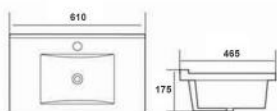

Matte Black

Bright Black

Matte Brown

**A060**

Cabinet basin  
Size: 610x465x175 mm

**A075**

Cabinet basin  
Size: 760x465x175 mm

**A080**