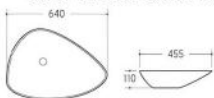

Art basin

K013 Size: 550x400x130 mm  
K013A Size: 650x400x130 mm

**K233**

Art basin

Size: 595x495x100 mm

**K235**

Art basin

Size: 640x455x110 mm