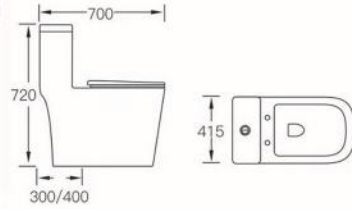

Bright Black

Matte Brown

**A353**

Siphonic one piece toilet  
Size: 700x415x720 mm

**A370**

Siphonic or washdown one piece toilet  
Size: 660x360x805 mm

**A372**

Washdown one piece toilet  
Size: 700x360x770 mm

**A376**

Siphonic or washdown one piece toilet  
Size: 680x375x810 mm

**A389**

Washdown one piece toilet  
Size: 660x360x850 mm

**A390**

Siphonic or washdown one piece toilet  
Size: 680x400x780 mm

**B2325A**