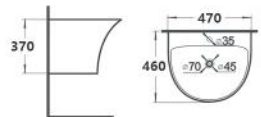

# WALL-HUNG BASINS

**K9602**  
Wall-hung basin  
Size: 530x440x360 mm

**K9603**  
Wall-hung basin  
Size: 490x450x340 mm

**K9604**  
Wall-hung basin  
Size: 520x460x380 mm

**K9605**  
Wall-hung basin  
Size: 470x460x370 mm