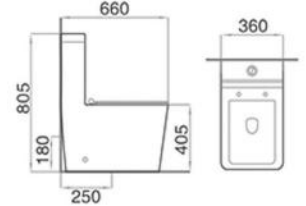

**A303**

Washdown one piece toilet  
Size: 642x380x850 mm

**A313**

Siphonic one piece toilet  
Size: 732x455x735 mm

**A321**

Washdown or siphonic one piece toilet  
Size: 700x380x700 mm

**A339**

Washdown or siphonic one piece toilet  
Size: 700x380x790 mm

**A343**

Siphonic one piece toilet  
Size: 740x496x678 mm

White

White

Matte White

Matte Grey

Bright Grey

Matte Black

Bright Black

Matte Brown

**A353**

Siphonic one piece toilet  
Size: 700x415x720 mm

**A370**

Siphonic or washdown one piece toilet  
Size: 660x360x805 mm

**A372**

Washdown one piece toilet  
Size: 700x360x770 mm

**A376**

Siphonic or washdown one piece toilet  
Size: 680x375x810 mm

**A389**

Washdown one piece toilet  
Size: 660x360x850 mm

**A390**

Siphonic or washdown one piece toilet  
Size: 680x400x780 mm

**B2325A**