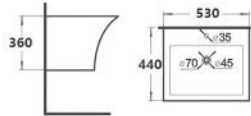

K9602
Wall-hung basin
Size: 530x440x360 mm