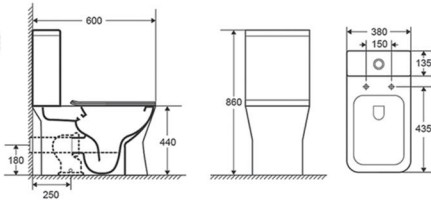

B2325A

Handicapped rimless two piece toilet
Size: 600x380x860 mm

B2383A

Handicapped rimless two piece toilet
Size: 620x380x830 mm