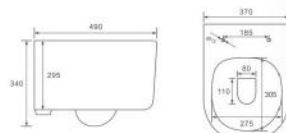

**B-2375**  
Rimless wall-hung toilet  
Size: 565x380x320 mm  
Fixing to wall with back

**G-5375WH**  
Washdown wall-hung bidet  
Size: 600x385x380 mm  
Fixing to wall with back

**B-2380**  
Washdown wall-hung toilet  
Size: 610x360x390 mm  
Fixing to wall with back

**G-5380WH**  
Washdown wall-hung bidet  
Size: 565x365x320 mm  
Fixing to wall with back

**B-2376 MINI**  
Rimless wall-hung toilet  
Size: 480x370x370 mm  
Fixing to wall with back

**G-5376WH MINI**  
Washdown wall-hung bidet  
Size: 480x370x325 mm  
Fixing to wall with back

**B-2365 MINI**  
Rimless wall-hung toilet  
Size: 490x370x340 mm  
Fixing to wall with back

**G-5365WH MINI**  
Washdown wall-hung bidet  
Size: 490x370x300 mm  
Fixing to wall with back

White

White

Matte White