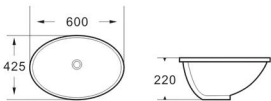

K0418B

Undermount basin
Size: 455x325x180 mm