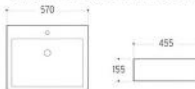

K047

Art basin

Size: 450x450x170 mm