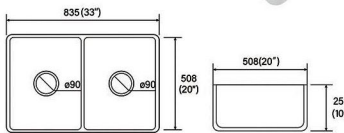

A3320ND

Farmhouse Sink
Size: 835x508x254 mm