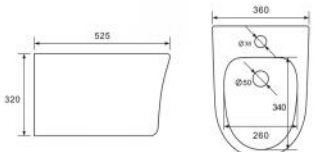

B-2209

Rimless wall-hung toilet
Size: 540x360x360 mm
Fixing to wall with back

G-5209WH

Washdown wall-hung bidet
Size: 525x360x320 mm
Fixing to wall with back