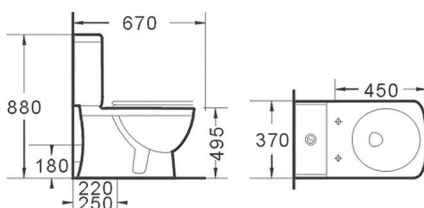

Side view

Top view