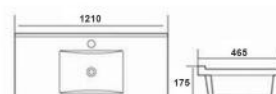

Cabinet basin  
Size: 810x465x175 mm

**A090**

Cabinet basin  
Size: 910x465x175 mm

**A100**

Cabinet basin  
Size: 1000x465x175 mm

**A120**

Cabinet basin  
Size: 1210x465x175 mm

**A120**