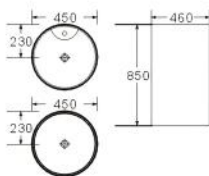

One piece basin  
Size: 400x400x850 mm

**D6008A/B**

One piece basin  
Size: 400x460x900 mm

**D6010**

One piece basin  
Size: 520x400x850 mm

**D6023A/B**

One piece basin  
Size: 450x460x850 mm

**D6028**