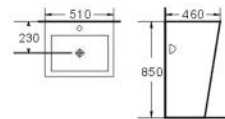

One piece basin  
Size: 385x385x840 mm

**D6029**

One piece basin  
Size: 330x320x840 mm

**D6033**

One piece basin  
Size: 400x400x850 mm

**D6089**

One piece basin  
Size: 510x460x850 mm

White