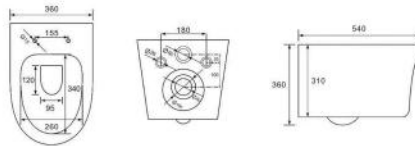

B-2209

Rimless wall-hung toilet
Size: 540x360x360 mm
Fixing to wall with back

G-5209WH

Washdown wall-hung bidet
Size: 525x360x320 mm
Fixing to wall with back