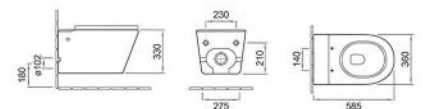

C-380C

Pulse tankless wall-hung toilet
Size: 585x360x330 mm
Fixing to wall with back

White

White

Matte White

Matte Grey

Bright Grey

Matte Black

Bright Black

Matte Brown