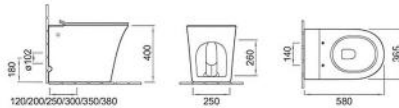

A-372A

Pulse tankless floor mounted toilet
Size: 580x360x400 mm
Fixing to wall with back