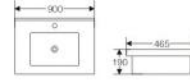

A-090

Cabinet basin
Size: 900x465x190 mm