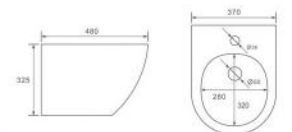

**B-2375**  
Rimless wall-hung toilet  
Size: 565x380x320 mm  
Fixing to wall with back

**G-5375WH**  
Washdown wall-hung bidet  
Size: 600x385x380 mm  
Fixing to wall with back

**B-2380**  
Washdown wall-hung toilet  
Size: 610x360x390 mm  
Fixing to wall with back

**G-5380WH**  
Washdown wall-hung bidet  
Size: 565x365x320 mm  
Fixing to wall with back

**B-2376 MINI**  
Rimless wall-hung toilet  
Size: 480x370x370 mm  
Fixing to wall with back

**G-5376WH MINI**  
Washdown wall-hung bidet  
Size: 480x370x325 mm  
Fixing to wall with back