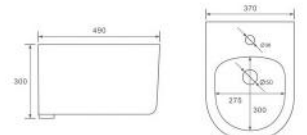

**B-2375**  
Rimless wall-hung toilet  
Size: 565x380x320 mm  
Fixing to wall with back

**G-5375WH**  
Washdown wall-hung bidet  
Size: 600x385x380 mm  
Fixing to wall with back

**B-2380**  
Washdown wall-hung toilet  
Size: 610x360x390 mm  
Fixing to wall with back

**G-5380WH**  
Washdown wall-hung bidet  
Size: 565x365x320 mm  
Fixing to wall with back

**B-2376 MINI**  
Rimless wall-hung toilet  
Size: 480x370x370 mm  
Fixing to wall with back

**G-5376WH MINI**  
Washdown wall-hung bidet  
Size: 480x370x325 mm  
Fixing to wall with back

**B-2365 MINI**  
Rimless wall-hung toilet  
Size: 490x370x340 mm  
Fixing to wall with back

**G-5365WH MINI**  
Washdown wall-hung bidet  
Size: 490x370x300 mm  
Fixing to wall with back

White

White

Matte White