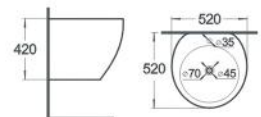

K9301
Wall-hung basin
Size: 520x520x410 mm