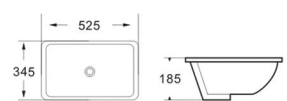

K0422C

Undermount basin
Size: 560x360x190 mm