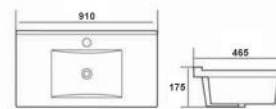

A100

Cabinet basin
Size: 1000x465x175 mm