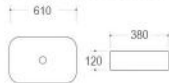

K835

Art basin

Size: 610x380x120 mm