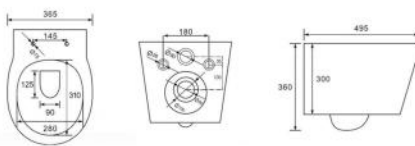

B-2210

Rimless wall-hung toilet
Size: 495x365x360 mm
Fixing to wall with back

G-5210WH

Washdown wall-hung bidet
Size: 495x365x295 mm
Fixing to wall with back