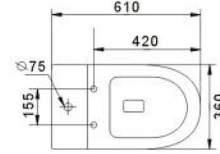

Side view

Top view

Frontal view

**B2303A**  
Rimless two piece toilet  
Size: 610x360x830 mm

Side view

Top view

Frontal view

**B2303A-1**  
Rimless two piece toilet  
Size: 642x380x850 mm