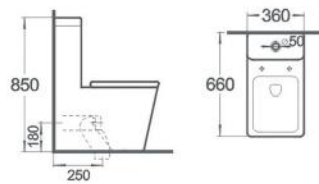

Bright Black

Matte Brown

**A353**

Siphonic one piece toilet  
Size: 700x415x720 mm

**A370**

Siphonic or washdown one piece toilet  
Size: 660x360x805 mm

**A372**

Washdown one piece toilet  
Size: 700x360x770 mm

**A376**

Siphonic or washdown one piece toilet  
Size: 680x375x810 mm

**A389**

Washdown one piece toilet  
Size: 660x360x850 mm

**A390**

Siphonic or washdown one piece toilet  
Size: 680x400x780 mm

**B2325A**