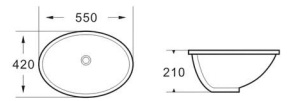

K0624

Undermount basin
Size: 600x425x220 mm