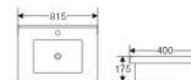

**A-150D**

Cabinet basin  
Size: 1515x460x190 mm

**A5139**

Cabinet basin  
Size: 515x400x175 mm

**A6139**

Cabinet basin  
Size: 615x400x175 mm

**A8139**

Cabinet basin  
Size: 815x400x175 mm