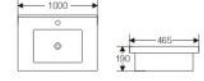

**A-080**

Cabinet basin  
Size: 810x465x190 mm

**A-090**

Cabinet basin  
Size: 900x465x190 mm

**A-100**

Cabinet basin  
Size: 1000x465x190 mm

**A-120D**

Cabinet basin  
Size: 1215x460x190 mm