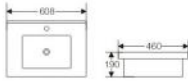

Bright Black

Matte Brown

**A-060**

Cabinet basin  
Size: 608x460x190 mm

**A-070**

Cabinet basin  
Size: 710x460x190 mm

**A-075**

Cabinet basin  
Size: 750x460x190 mm