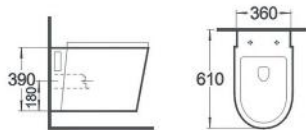

一个生产企业的成功，关键在于其企业经营理念的成功。以市场为导向，满足消费者需求，是我们遵循的唯一法则，目前正处于创建品牌的阶段，我们在满足客户的创新、优质和周到的服务需求的同时，坚持不打价格战，只打价值战的市场策略。

**B-2303**  
Rimless wall-hung toilet  
Size: 480x370x370 mm  
Fixing to wall with back

**G-5303WH**  
Washdown wall-hung bidet  
Size: 480x370x325 mm  
Fixing to wall with back

**B-2375**  
Rimless wall-hung toilet  
Size: 565x380x320 mm  
Fixing to wall with back

**G-5375WH**  
Washdown wall-hung bidet  
Size: 600x385x380 mm  
Fixing to wall with back

**B-2380**  
Washdown wall-hung toilet  
Size: 610x360x390 mm  
Fixing to wall with back

**G-5380WH**  
Washdown wall-hung bidet  
Size: 565x365x320 mm  
Fixing to wall with back

**B-2376 MINI**  
Rimless wall-hung toilet  
Size: 480x370x370 mm  
Fixing to wall with back

**G-5376WH MINI**  
Washdown wall-hung bidet  
Size: 480x370x325 mm  
Fixing to wall with back