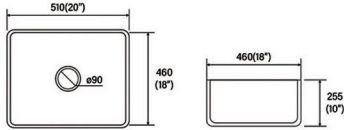

CERAMIC KITCHEN SINKS

A2018

Farmhouse Sink
Size: 510x460x255 mm