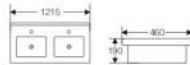

**A-080**

Cabinet basin  
Size: 810x465x190 mm

**A-090**

Cabinet basin  
Size: 900x465x190 mm

**A-100**

Cabinet basin  
Size: 1000x465x190 mm

**A-120D**

Cabinet basin  
Size: 1215x460x190 mm