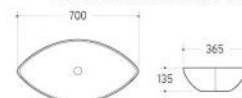

K257/K257B

Art basin

K257 Size: 600x400x150 mm
K257B Size: 485x350x140 mm