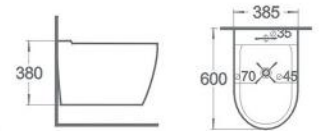

一个生产企业的成功，关键在于其企业经营理念的成功。以市场为导向，满足消费者需求，是我们遵循的唯一法则，目前正处于创建品牌的阶段，我们在满足客户的创新、优质和周到的服务需求的同时，坚持不打价格战，只打价值战的市场策略。

**B-2303**  
Rimless wall-hung toilet  
Size: 480x370x370 mm  
Fixing to wall with back

**G-5303WH**  
Washdown wall-hung bidet  
Size: 480x370x325 mm  
Fixing to wall with back

**B-2375**  
Rimless wall-hung toilet  
Size: 565x380x320 mm  
Fixing to wall with back

**G-5375WH**  
Washdown wall-hung bidet  
Size: 600x385x380 mm  
Fixing to wall with back

**B-2380**  
Washdown wall-hung toilet  
Size: 610x360x390 mm  
Fixing to wall with back