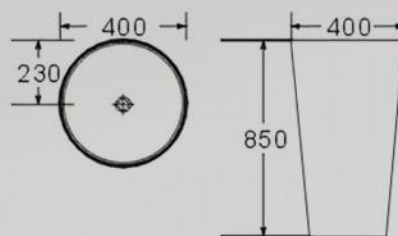

D6032A/B

One piece basin
Size: 400x400x850 mm

White

White

Matte White

Matte Grey

Bright Grey

Matte Black

Bright Black

Matte Brown