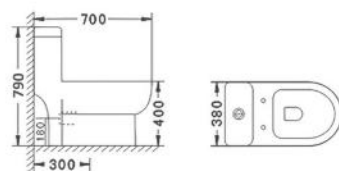

**A303**

Washdown one piece toilet  
Size: 642x380x850 mm

**A313**

Siphonic one piece toilet  
Size: 732x455x735 mm

**A321**

Washdown or siphonic one piece toilet  
Size: 700x380x700 mm

**A339**

Washdown or siphonic one piece toilet  
Size: 700x380x790 mm