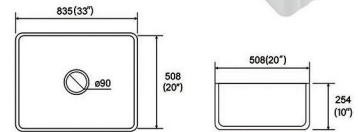

A3320N

Farmhouse Sink
Size: 835x508x254 mm