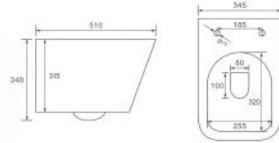

**G-5380WH**  
Washdown wall-hung bidet  
Size: 565x365x320 mm  
Fixing to wall with back

**B-2376 MINI**  
Rimless wall-hung toilet  
Size: 480x370x370 mm  
Fixing to wall with back

**G-5376WH MINI**  
Washdown wall-hung bidet  
Size: 480x370x325 mm  
Fixing to wall with back

**B-2365 MINI**  
Rimless wall-hung toilet  
Size: 490x370x340 mm  
Fixing to wall with back

**G-5365WH MINI**  
Washdown wall-hung bidet  
Size: 490x370x300 mm  
Fixing to wall with back

White

White

Matte White

### G-5370WH MINI

Washdown wall-hung bidet  
Size: 510x345x300 mm  
Fixing to wall with back