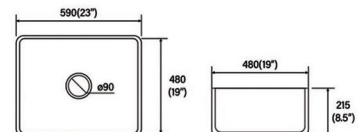

G2319

Farmhouse Sink
Size: 590x480x215 mm

White

White

Matte White

Matte Grey

Bright Grey

Matte Black

Bright Black

Matte Brown