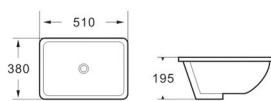

Undermount basin  
Size: 550x420x210 mm

**K0624**

Undermount basin  
Size: 600x425x220 mm

**K0418B**

Undermount basin  
Size: 455x325x180 mm

**K0420A**

Undermount basin  
Size: 510x380x195 mm

**K0421A**