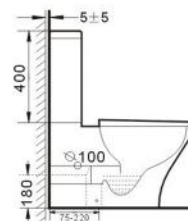

**B2355A**  
Rimless two piece toilet  
Size: 645x370x800 mm

**B2355AS**  
Rimless two piece toilet  
Size: 640x360x790 mm

Side view

Top view

Frontal view

**B2358A**  
Rimless two piece toilet  
Size: 630x360x855 mm

Side view

Top view

Frontal view

**B2359A**  
Rimless two piece toilet  
Size: 620x365x790 mm

Side view

Top view

Frontal view

**B2366A**  
Rimless two piece toilet  
Size: 610x360x855 mm