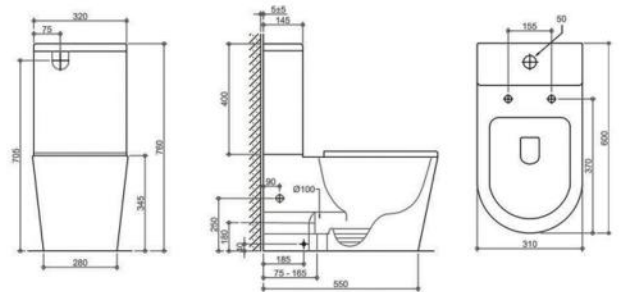

White

White

Matte White

Matte Grey

Bright Grey

Matte Black

Bright Black

Matte Brown