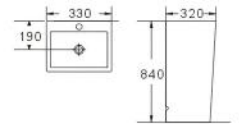

D6033

One piece basin
Size: 400x400x850 mm