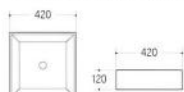

K082

Art basin

Size: 410x330x145 mm