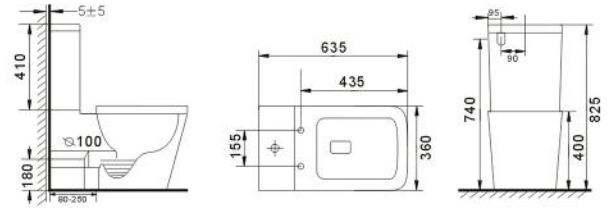

Matte Black

Bright Black

Matte Brown

**B2370A**  
Rimless two piece toilet  
Size: 635x360x825 mm

**B2376A/  
B2376A-1**  
Tornado or rimless two piece toilet  
Size: 680x360x830 mm  
Size: 620x345x815 mm

**B2376AB**  
Whirlpool rimless two piece toilet  
Size: 615x360x810 mm

**B2080A**  
Washdown two piece toilet  
Size: 700x360x790 mm

**B2381A**  
Rimless two piece toilet  
Size: 650x360x830 mm

**B2388A**  
Tornado two piece toilet  
Size: 665x360x845 mm