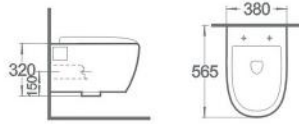

一个生产企业的成功，关键在于其企业经营理念的成功。以市场为导向，满足消费者需求，是我们遵循的唯一法则，目前正处于创建品牌的阶段，我们在满足客户的创新、优质和周到的服务需求的同时，坚持不打价格战，只打价值战的市场策略。

**B-2303**  
Rimless wall-hung toilet  
Size: 480x370x370 mm  
Fixing to wall with back

**G-5303WH**  
Washdown wall-hung bidet  
Size: 480x370x325 mm  
Fixing to wall with back

**B-2375**  
Rimless wall-hung toilet  
Size: 565x380x320 mm  
Fixing to wall with back

**G-5375WH**  
Washdown wall-hung bidet  
Size: 600x385x380 mm  
Fixing to wall with back

**B-2380**  
Washdown wall-hung toilet  
Size: 610x360x390 mm  
Fixing to wall with back