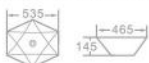

Matte Brown

**K818**

Art basin

Size: 635x415x130 mm

**K819**

Art basin

Size: 535x465x145 mm

**K820**