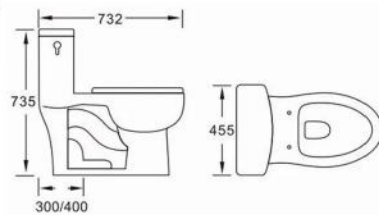

Bright Black

Matte Brown

**A300**

Siphonic one piece toilet  
Size: 727x426x735 mm

**A301**

Siphonic one piece toilet  
Size: 732x432x752 mm

**A302**

Siphonic one piece toilet  
Size: 690x370x740 mm

**A303**

Washdown one piece toilet  
Size: 642x380x850 mm

**A313**

Siphonic one piece toilet  
Size: 732x455x735 mm

**A321**

Washdown or siphonic one piece toilet  
Size: 700x380x700 mm

**A339**

Washdown or siphonic one piece toilet  
Size: 700x380x790 mm