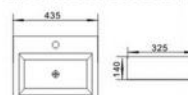

White

White

Matte White

Matte Grey

Bright Grey

Matte Black

Bright Black

Matte Brown