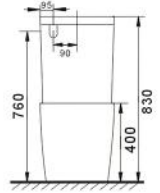

1280°C

Non-stains Dispel peculiar smell Inhibit bacteria

Pulse solenoid toilet Without water tank

UF Seat cover

Designer There's always a style that warms your heart

**B2303AB**  
Rimless two piece toilet  
Size: 610x360x830 mm

Side view

Top view

Frontal view

**B2303A**  
Rimless two piece toilet  
Size: 610x360x830 mm

Side view

Top view

Frontal view

**B2303A-1**  
Rimless two piece toilet  
Size: 642x380x850 mm