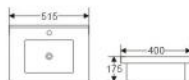

A5139

Cabinet basin
Size: 515x400x175 mm