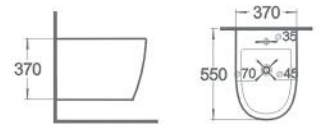

B-2376

Whirlpool rimless wall-hung toilet
Size: 550x370x370 mm
Fixing to wall with back

G-5376WH

Washdown wall-hung bidet
Size: 550x370x370 mm
Fixing to wall with back