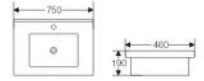

Bright Black

Matte Brown

**A-060**

Cabinet basin  
Size: 608x460x190 mm

**A-070**

Cabinet basin  
Size: 710x460x190 mm

**A-075**

Cabinet basin  
Size: 750x460x190 mm