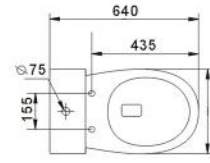

**B2355A**  
Rimless two piece toilet  
Size: 645x370x800 mm

**B2355AS**  
Rimless two piece toilet  
Size: 640x360x790 mm

Side view

Top view

Frontal view

**B2358A**  
Rimless two piece toilet  
Size: 630x360x855 mm

Side view

Top view

Frontal view

**B2359A**  
Rimless two piece toilet  
Size: 620x365x790 mm

Side view

Top view

Frontal view

**B2366A**  
Rimless two piece toilet  
Size: 610x360x855 mm