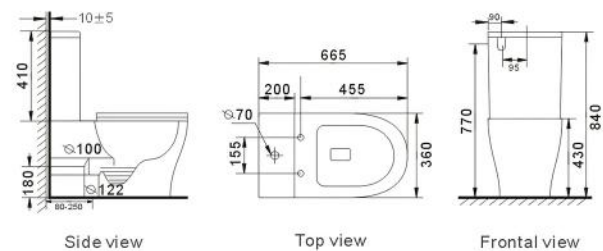

**B2376AB**  
Whirlpool rimless two piece toilet  
Size: 615x360x810 mm

**B2080A**  
Washdown two piece toilet  
Size: 700x360x790 mm

**B2381A**  
Rimless two piece toilet  
Size: 650x360x830 mm

**B2388A**  
Tornado two piece toilet  
Size: 665x360x845 mm

**B2383A**  
Rimless two piece toilet  
Size: 620x385x920 mm

**B2392A**  
Tornado two piece toilet  
Size: 665x360x840 mm

White

White

Matte White

Matte Grey

Bright Grey

Matte Black