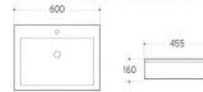

Art basin

Size: 465x465x160 mm

**K130**

Art basin

Size: 600x455x160 mm

**K146**

Art basin

Size: 450x250x120 mm

**K149/K149A**

Art basin

K149 Size: 710x385x130 mm  
K149A Size: 600x375x130 mm

**K153/K153A**

Art basin

K153 Size: 595x325x110 mm  
K153A Size: 445x295x100 mm

**K154**

Art basin