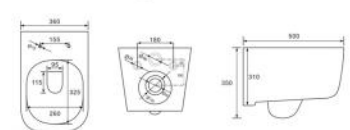

B-2390

Rimless wall-hung toilet
Size: 500x360x350 mm
Fixing to wall with back