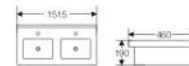

A-150D

Cabinet basin
Size: 1515x460x190 mm