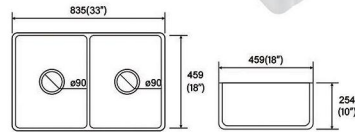

A3318ND

Farmhouse Sink
Size: 835x459x254 mm