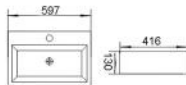

**K022**

Art basin  
Size: 545x410x160 mm

**C329**

Art basin  
Size: 460x460x165 mm

**D3225**

Art basin  
Size: 435x435x170 mm

**D9002**

Art basin  
Size: 597x416x130 mm