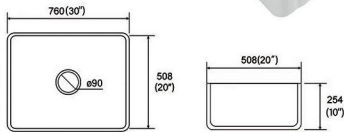

A3020N

Farmhouse Sink
Size: 760x508x254 mm