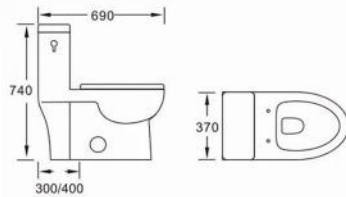

**B2376AB**  
Whirlpool rimless two piece toilet  
Size: 615x360x810 mm

**B2080A**  
Washdown two piece toilet  
Size: 700x360x790 mm

**B2381A**  
Rimless two piece toilet  
Size: 650x360x830 mm

**B2388A**  
Tornado two piece toilet  
Size: 665x360x845 mm

**B2383A**  
Rimless two piece toilet  
Size: 620x385x920 mm

**B2392A**  
Tornado two piece toilet  
Size: 665x360x840 mm

White

White

Matte White

Matte Grey

Bright Grey

Matte Black

Bright Black

Matte Brown

**A300**

Siphonic one piece toilet  
Size: 727x426x735 mm

**A301**

Siphonic one piece toilet  
Size: 732x432x752 mm

**A302**

Siphonic one piece toilet  
Size: 690x370x740 mm

**A303**

Washdown one piece toilet  
Size: 642x380x850 mm

**A313**

Siphonic one piece toilet  
Size: 732x455x735 mm

**A321**

Washdown or siphonic one piece toilet  
Size: 700x380x700 mm

**A339**

Washdown or siphonic one piece toilet  
Size: 700x380x790 mm