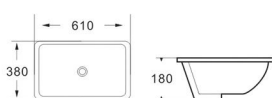

Undermount basin  
Size: 525x345x185 mm

**K0422C**

Undermount basin  
Size: 560x360x190 mm

**K0424A**

Undermount basin  
Size: 610x380x180 mm

**K0424B**

Undermount basin  
Size: 595x395x210 mm

White