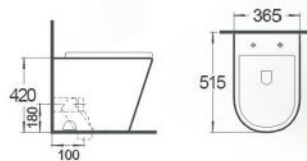

Back to wall bidet  
Size: 575x350x405 mm  
Fixing to wall with back

**B-2375B**

Rimless back to wall toilet  
Size: 570x380x400 mm  
Fixing to wall with back

**G-5375**

Back to wall bidet  
Size: 600x385x380 mm  
Fixing to wall with back

**B-2380B**

Rimless back to wall toilet  
Size: 640x360x390 mm  
Fixing to wall with back

**G-5380**

Back to wall bidet  
Size: 570x350x400 mm  
Fixing to wall with back

**B-2389B**

Washdown back to wall toilet  
Size: 520x360x390 mm  
Fixing to wall with back

**G-5389**

Back to wall bidet  
Size: 590x360x380 mm  
Fixing to wall with back

**B-2303B**

Rimless back to wall toilet  
Size: 515x365x420 mm  
Fixing to wall with back

**G-5303**

Back to wall bidet  
Size: 510x365x425 mm  
Fixing to wall with back