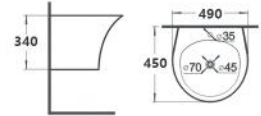

K9603
Wall-hung basin
Size: 490x450x340 mm