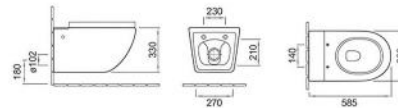

C-376C

Pulse tankless wall-hung toilet
Size: 585x360x330 mm
Fixing to wall with back

C-370C

Pulse tankless wall-hung toilet
Size: 575x360x325 mm
Fixing to wall with back