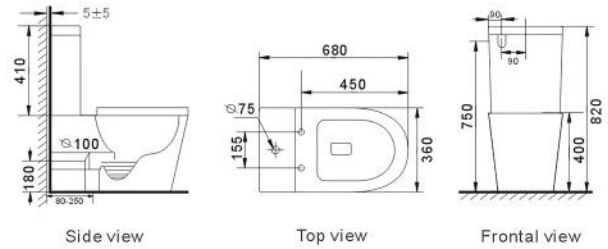

Side view

Top view

Frontal view

**B2303A**  
Rimless two piece toilet  
Size: 610x360x830 mm

Side view

Top view

Frontal view

**B2303A-1**  
Rimless two piece toilet  
Size: 642x380x850 mm

Side view

Top view

Frontal view

**B2303A-2**  
Rimless two piece toilet  
Size: 665x360x845 mm

Side view

Top view

Frontal view

White

White

Matte White

Matte Grey

Bright Grey

Matte Black

Bright Black

Matte Brown

**B2304A**  
Washdown two piece toilet  
Size: 680x360x820 mm

**B2060A**  
Juniors two piece toilet  
Size: 600x310x760 mm

**B2313A**  
Rimless two piece toilet  
Size: 660x360x820 mm

**B2315A**  
Rimless two piece toilet  
Size: 650x340x790 mm

White

White

Matte White