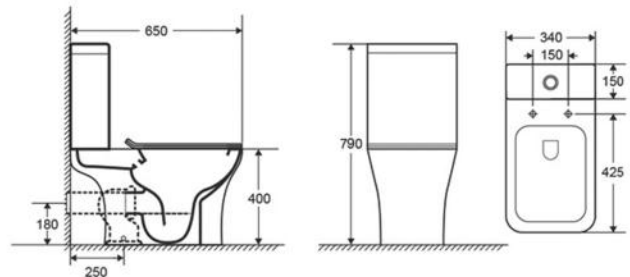

Side view

Top view

Frontal view

**B2303A**  
Rimless two piece toilet  
Size: 610x360x830 mm

Side view

Top view

Frontal view

**B2303A-1**  
Rimless two piece toilet  
Size: 642x380x850 mm

Side view

Top view

Frontal view

**B2303A-2**  
Rimless two piece toilet  
Size: 665x360x845 mm

Side view

Top view

Frontal view

White

White

Matte White

Matte Grey

Bright Grey

Matte Black

Bright Black

Matte Brown

**B2304A**  
Washdown two piece toilet  
Size: 680x360x820 mm

**B2060A**  
Juniors two piece toilet  
Size: 600x310x760 mm

**B2313A**  
Rimless two piece toilet  
Size: 660x360x820 mm

**B2315A**  
Rimless two piece toilet  
Size: 650x340x790 mm

White

White

Matte White