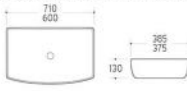

Art basin

Size: 465x465x160 mm

**K130**

Art basin

Size: 600x455x160 mm

**K146**

Art basin

Size: 450x250x120 mm

**K149/K149A**

Art basin

K149 Size: 710x385x130 mm  
K149A Size: 600x375x130 mm

**K153/K153A**

Art basin

K153 Size: 595x325x110 mm  
K153A Size: 445x295x100 mm

**K154**

Art basin