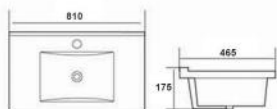

A090

Cabinet basin
Size: 910x465x175 mm