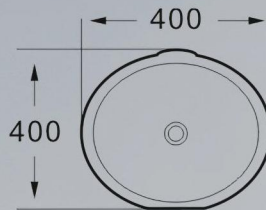

Undermount basin
Size: 400x400x170 mm

White

White

Matte White

Matte Grey

Bright Grey

Matte Black

Bright Black

Matte Brown