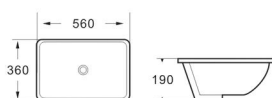

K0424A

Undermount basin
Size: 610x380x180 mm