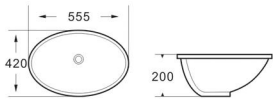

Undermount basin  
Size: 490x400x205 mm

**K0221**

Undermount basin  
Size: 560x415x200 mm

**K0222**

Undermount basin  
Size: 555x420x200 mm

**K0224**

Undermount basin  
Size: 560x430x200 mm

**K0201A**