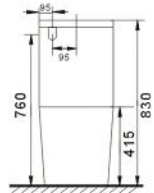

Side view

Top view

Frontal view

**B2303A**  
Rimless two piece toilet  
Size: 610x360x830 mm

Side view

Top view

Frontal view

**B2303A-1**  
Rimless two piece toilet  
Size: 642x380x850 mm

Side view

Top view

Frontal view

**B2303A-2**  
Rimless two piece toilet  
Size: 665x360x845 mm

Side view

Top view

Frontal view

White