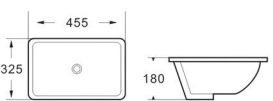

Undermount basin  
Size: 550x420x210 mm

**K0624**

Undermount basin  
Size: 600x425x220 mm

**K0418B**

Undermount basin  
Size: 455x325x180 mm

**K0420A**

Undermount basin  
Size: 510x380x195 mm

**K0421A**