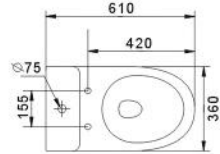

Side view

Top view

Frontal view

**B2303A**  
Rimless two piece toilet  
Size: 610x360x830 mm

Side view

Top view

Frontal view

**B2303A-1**  
Rimless two piece toilet  
Size: 642x380x850 mm