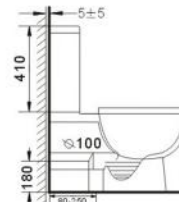

**B2355A**  
Rimless two piece toilet  
Size: 645x370x800 mm

**B2355AS**  
Rimless two piece toilet  
Size: 640x360x790 mm

Side view

Top view

Frontal view

**B2358A**  
Rimless two piece toilet  
Size: 630x360x855 mm