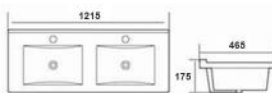

A060

Cabinet basin
Size: 610x465x175 mm

A075

Cabinet basin
Size: 760x465x175 mm

A080

Cabinet basin
Size: 810x465x175 mm

A090

Cabinet basin
Size: 910x465x175 mm

A100

Cabinet basin
Size: 1000x465x175 mm

A120

Cabinet basin
Size: 1210x465x175 mm

A120

Cabinet basin
Size: 1215x465x175 mm