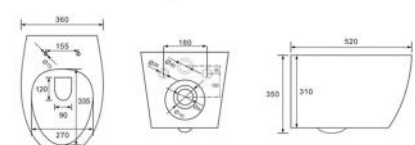

B-2377

Rimless wall-hung toilet
Size: 520x360x350 mm
Fixing to wall with back