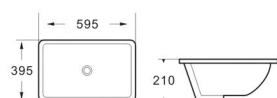

Undermount basin  
Size: 525x345x185 mm

**K0422C**

Undermount basin  
Size: 560x360x190 mm

**K0424A**

Undermount basin  
Size: 610x380x180 mm

**K0424B**

Undermount basin  
Size: 595x395x210 mm

White