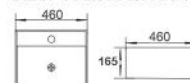

Art basin
Size: 460x460x165 mm

D3225