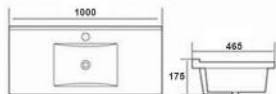

Cabinet basin  
Size: 810x465x175 mm

**A090**

Cabinet basin  
Size: 910x465x175 mm

**A100**

Cabinet basin  
Size: 1000x465x175 mm

**A120**

Cabinet basin  
Size: 1210x465x175 mm

**A120**