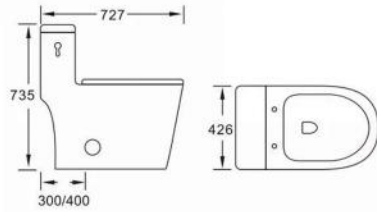

**B2376AB**  
Whirlpool rimless two piece toilet  
Size: 615x360x810 mm

**B2080A**  
Washdown two piece toilet  
Size: 700x360x790 mm

**B2381A**  
Rimless two piece toilet  
Size: 650x360x830 mm

**B2388A**  
Tornado two piece toilet  
Size: 665x360x845 mm

**B2383A**  
Rimless two piece toilet  
Size: 620x385x920 mm

**B2392A**  
Tornado two piece toilet  
Size: 665x360x840 mm

White

White

Matte White

Matte Grey

Bright Grey

Matte Black

Bright Black

Matte Brown

**A300**

Siphonic one piece toilet  
Size: 727x426x735 mm

**A301**

Siphonic one piece toilet  
Size: 732x432x752 mm

**A302**

Siphonic one piece toilet  
Size: 690x370x740 mm

**A303**

Washdown one piece toilet  
Size: 642x380x850 mm

**A313**

Siphonic one piece toilet  
Size: 732x455x735 mm

**A321**

Washdown or siphonic one piece toilet  
Size: 700x380x700 mm

**A339**

Washdown or siphonic one piece toilet  
Size: 700x380x790 mm