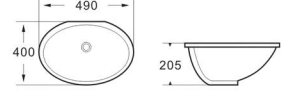

K0221

Undermount basin
Size: 560x415x200 mm