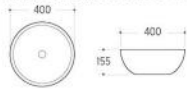

K032

Art basin

Size: 570x455x155 mm