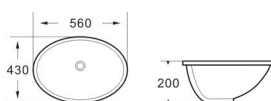

Undermount basin  
Size: 490x400x205 mm

**K0221**

Undermount basin  
Size: 560x415x200 mm

**K0222**

Undermount basin  
Size: 555x420x200 mm

**K0224**

Undermount basin  
Size: 560x430x200 mm

**K0201A**