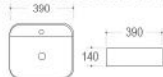

Matte White

Matte Grey

Bright Grey

Matte Black

Bright Black

Matte Brown

**K837**

Art basin  
Size: 390x390x140 mm