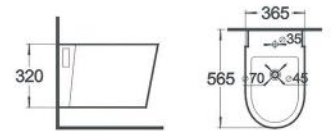

一个生产企业的成功，关键在于其企业经营理念的成功。以市场为导向，满足消费者需求，是我们遵循的唯一法则，目前正处于创建品牌的阶段，我们在满足客户的创新、优质和周到的服务需求的同时，坚持不打价格战，只打价值战的市场策略。

**B-2303**  
Rimless wall-hung toilet  
Size: 480x370x370 mm  
Fixing to wall with back

**G-5303WH**  
Washdown wall-hung bidet  
Size: 480x370x325 mm  
Fixing to wall with back

**B-2375**  
Rimless wall-hung toilet  
Size: 565x380x320 mm  
Fixing to wall with back

**G-5375WH**  
Washdown wall-hung bidet  
Size: 600x385x380 mm  
Fixing to wall with back

**B-2380**  
Washdown wall-hung toilet  
Size: 610x360x390 mm  
Fixing to wall with back