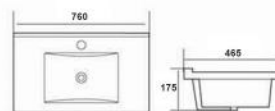

Matte Black

Bright Black

Matte Brown

**A060**

Cabinet basin  
Size: 610x465x175 mm

**A075**

Cabinet basin  
Size: 760x465x175 mm

**A080**