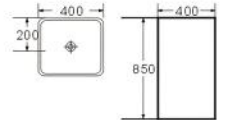

Matte Brown

**D6301**

One piece basin  
Size: 550x520x850 mm

**D6301B**

One piece basin  
Size: 500x500x830 mm

**D6004A**

One piece basin  
Size: 400x400x850 mm

**D6004B**