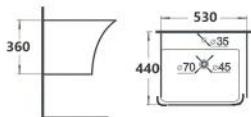

K9608
Wall-hung basin
Size: 530x440x360 mm