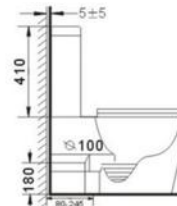

Side view

Top view

Frontal view

**B2303A**  
Rimless two piece toilet  
Size: 610x360x830 mm

Side view

Top view

Frontal view

**B2303A-1**  
Rimless two piece toilet  
Size: 642x380x850 mm