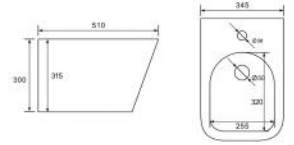

B-2370 MINI

Rimless wall-hung toilet
Size: 510x345x340 mm
Fixing to wall with back

G-5370WH MINI

Washdown wall-hung bidet
Size: 510x345x300 mm
Fixing to wall with back