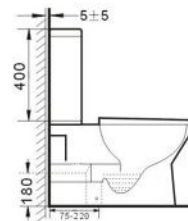

**B2355A**  
Rimless two piece toilet  
Size: 645x370x800 mm

**B2355AS**  
Rimless two piece toilet  
Size: 640x360x790 mm

Side view

Top view

Frontal view

**B2358A**  
Rimless two piece toilet  
Size: 630x360x855 mm

Side view

Top view

Frontal view

**B2359A**  
Rimless two piece toilet  
Size: 620x365x790 mm

Side view

Top view

Frontal view

**B2366A**  
Rimless two piece toilet  
Size: 610x360x855 mm