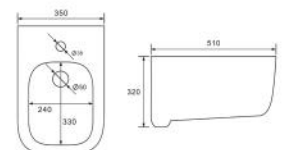

B-2390

Rimless wall-hung toilet
Size: 510x350x360 mm
Fixing to wall with back

G-5390WH

Washdown wall-hung bidet
Size: 510x350x320 mm
Fixing to wall with back

White

White

Matte White

Matte Grey

Bright Grey

Matte Black

Bright Black

Matte Brown