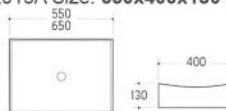

K170/K170A

Art basin

K013 Size: 670x440x145 mm
K013A Size: 590x400x140 mm

K171

Art basin

Size: 560x395x125 mm

K230B/K230C

Art basin

K013 Size: 550x400x130 mm
K013A Size: 650x400x130 mm

K233

Art basin

Size: 595x495x100 mm

K235

Art basin

Size: 640x455x110 mm

K236

Art basin

Size: 700x400x125 mm

K252/K252B

Art basin

K252 Size: 585x400x145 mm
K252B Size: 585x340x150 mm

K256

Art basin

Size: 450x450x170 mm

K257/K257B

Art basin

K257 Size: 600x400x150 mm
K257B Size: 485x350x140 mm

K267/K271

Art basin

K267 Size: 330x330x130 mm
K271 Size: 285x285x115 mm

K301

Art basin

Size: 365x250x105 mm

K319A/K319B

Art basin

K319A Size: 580x450x145 mm
K319B Size: 520x450x145 mm

K563

Art basin

Size: 430x300x120 mm

K566

Art basin

Size: 500x420x155 mm

K567

Art basin

Size: 600x420x155 mm

K570

Art basin

Size: 500x380x140 mm

White

White

Matte White

Matte Grey

Bright Grey

Matte Black

Bright Black

Matte Brown