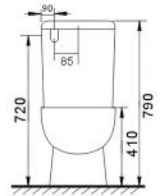

Side view

Top view

Frontal view

**B2303A**  
Rimless two piece toilet  
Size: 610x360x830 mm

Side view

Top view

Frontal view

**B2303A-1**  
Rimless two piece toilet  
Size: 642x380x850 mm

Matte Grey

Bright Grey

Matte Black

Bright Black

Matte Brown

**B2317A**  
Rimless two piece toilet  
Size: 650x340x790 mm

**B2323A**  
Rimless two piece toilet  
Size: 610x380x830 mm

**B2040A**  
Washdown two piece toilet  
Size: 635x360x790 mm

**B2355A**  
Rimless two piece toilet  
Size: 645x370x800 mm

**B2355AS**  
Rimless two piece toilet  
Size: 640x360x790 mm

Side view

Top view

Frontal view

**B2358A**  
Rimless two piece toilet  
Size: 630x360x855 mm

Side view

Top view

Frontal view

**B2359A**  
Rimless two piece toilet  
Size: 620x365x790 mm

Side view

Top view

Frontal view

**B2366A**  
Rimless two piece toilet  
Size: 610x360x855 mm