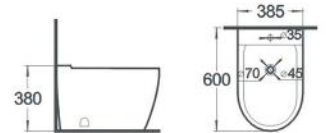

Bright Grey

Matte Black

Bright Black

Matte Brown

FLOOR MOUNTED TOILETS AND BIDETS

**B-2370B**

Rimless back to wall toilet  
Size: 575x350x405 mm  
Fixing to wall with back

**G-5370**

Back to wall bidet  
Size: 575x350x405 mm  
Fixing to wall with back

**B-2375B**

Rimless back to wall toilet  
Size: 570x380x400 mm  
Fixing to wall with back

**G-5375**

Back to wall bidet  
Size: 600x385x380 mm  
Fixing to wall with back