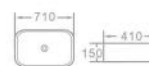

K807

Art basin

Size: 710x410x150 mm