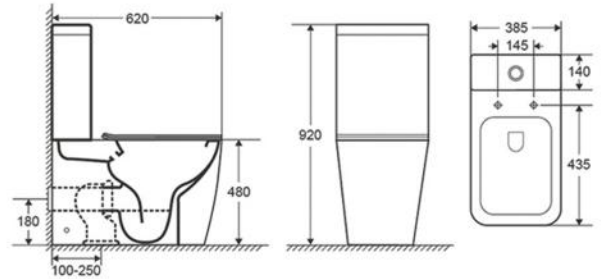

White

White

Matte White

Matte Grey

Bright Grey

Matte Black

Bright Black

Matte Brown