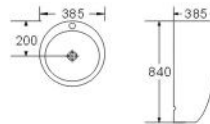

D6029

One piece basin
Size: 330x320x840 mm