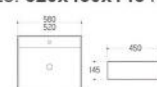

Art basin

Size: 365x250x105 mm

**K319A/K319B**

Art basin

K319A Size: 580x450x145 mm  
K319B Size: 520x450x145 mm

**K563**

Art basin

Size: 430x300x120 mm