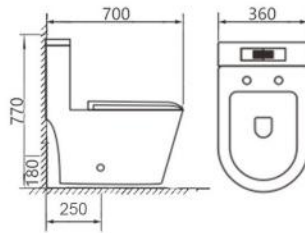

**A303**

Washdown one piece toilet  
Size: 642x380x850 mm

**A313**

Siphonic one piece toilet  
Size: 732x455x735 mm

**A321**

Washdown or siphonic one piece toilet  
Size: 700x380x700 mm

**A339**

Washdown or siphonic one piece toilet  
Size: 700x380x790 mm

Bright Black

Matte Brown

**A353**

Siphonic one piece toilet  
Size: 700x415x720 mm

**A370**

Siphonic or washdown one piece toilet  
Size: 660x360x805 mm

**A372**

Washdown one piece toilet  
Size: 700x360x770 mm

**A376**

Siphonic or washdown one piece toilet  
Size: 680x375x810 mm

**A389**

Washdown one piece toilet  
Size: 660x360x850 mm

**A390**

Siphonic or washdown one piece toilet  
Size: 680x400x780 mm

**B2325A**