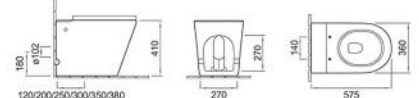

A-380A

Pulse tankless floor mounted toilet
Size: 525x360x330 mm
Fixing to wall with back