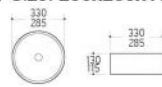

Size: 450x450x170 mm

**K257/K257B**

Art basin

K257 Size: 600x400x150 mm  
K257B Size: 485x350x140 mm

**K267/K271**

Art basin

K267 Size: 330x330x130 mm  
K271 Size: 285x285x115 mm

**K301**