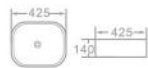

Size: 710x410x150 mm

**K808**

Art basin

Size: 430x430x120 mm

**K810**

Art basin

Size: 425x425x140 mm

**K811**