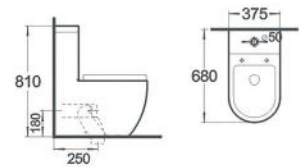

**A303**

Washdown one piece toilet  
Size: 642x380x850 mm

**A313**

Siphonic one piece toilet  
Size: 732x455x735 mm

**A321**

Washdown or siphonic one piece toilet  
Size: 700x380x700 mm

**A339**

Washdown or siphonic one piece toilet  
Size: 700x380x790 mm

Bright Black

Matte Brown

**A353**

Siphonic one piece toilet  
Size: 700x415x720 mm

**A370**

Siphonic or washdown one piece toilet  
Size: 660x360x805 mm

**A372**

Washdown one piece toilet  
Size: 700x360x770 mm

**A376**

Siphonic or washdown one piece toilet  
Size: 680x375x810 mm

**A389**

Washdown one piece toilet  
Size: 660x360x850 mm

**A390**

Siphonic or washdown one piece toilet  
Size: 680x400x780 mm

**B2325A**