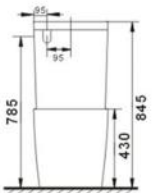

Side view

Top view

Frontal view

**B2303A**  
Rimless two piece toilet  
Size: 610x360x830 mm

Side view

Top view

Frontal view

**B2303A-1**  
Rimless two piece toilet  
Size: 642x380x850 mm

Side view

Top view

Frontal view

**B2303A-2**  
Rimless two piece toilet  
Size: 665x360x845 mm

Side view

Top view

Frontal view

White