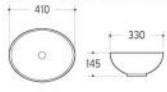

Size: 450x450x170 mm

**K049**

Art basin

Size: 420x420x120 mm

**K082**

Art basin

Size: 410x330x145 mm

**K105**