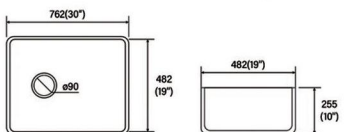

B3019A

Farmhouse Sink
Size: 762x482x255 mm