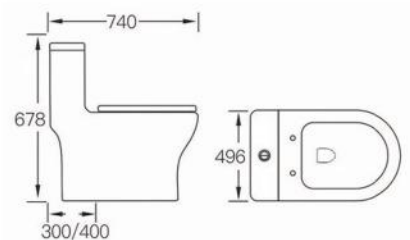

White

White

Matte White

Matte Grey

Bright Grey

Matte Black

Bright Black

Matte Brown