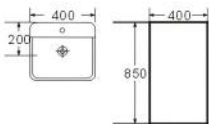

D6008A/B

One piece basin
Size: 400x460x900 mm