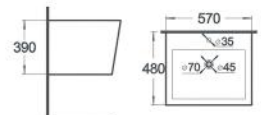

K9389
Wall-hung basin
Size: 570x480x390 mm