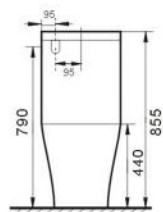

Frontal view