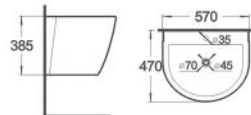

K9380
Wall-hung basin
Size: 570x470x385 mm