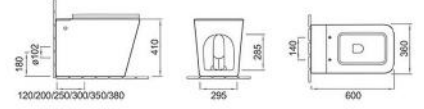

A-301A

Pulse tankless floor mounted toilet
Size: 620x420x455 mm
Fixing to wall with back

A-370A

Pulse tankless floor mounted toilet
Size: 600x360x410 mm
Fixing to wall with back

A-372A

Pulse tankless floor mounted toilet
Size: 580x360x400 mm
Fixing to wall with back

A-375A

Pulse tankless floor mounted toilet
Size: 570x350x330 mm
Fixing to wall with back

A-376A

Pulse tankless floor mounted toilet
Size: 575x365x400 mm
Fixing to wall with back

A-380A

Pulse tankless floor mounted toilet
Size: 525x360x330 mm
Fixing to wall with back

A-381A

Pulse tankless floor mounted toilet
Size: 575x360x410 mm
Fixing to wall with back

C-376C

Pulse tankless wall-hung toilet
Size: 585x360x330 mm
Fixing to wall with back

C-370C

Pulse tankless wall-hung toilet
Size: 575x360x325 mm
Fixing to wall with back

C-380C

Pulse tankless wall-hung toilet
Size: 585x360x330 mm
Fixing to wall with back

White

White

Matte White

Matte Grey

Bright Grey

Matte Black

Bright Black

Matte Brown