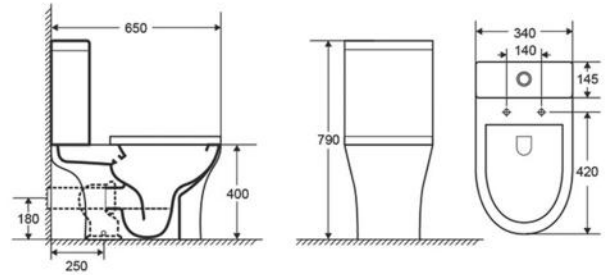

Matte Grey

Bright Grey

Matte Black

Bright Black

Matte Brown

**B2317A**  
Rimless two piece toilet  
Size: 650x340x790 mm

**B2323A**  
Rimless two piece toilet  
Size: 610x380x830 mm

**B2040A**  
Washdown two piece toilet  
Size: 635x360x790 mm

**B2355A**  
Rimless two piece toilet  
Size: 645x370x800 mm

**B2355AS**  
Rimless two piece toilet  
Size: 640x360x790 mm

Side view

Top view

Frontal view

**B2358A**  
Rimless two piece toilet  
Size: 630x360x855 mm