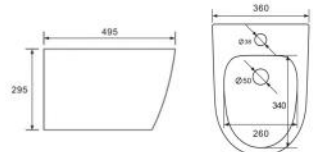

B-2211

Rimless wall-hung toilet
Size: 490x370x340 mm
Fixing to wall with back

G-5211WH

Washdown wall-hung bidet
Size: 495x365x295 mm
Fixing to wall with back