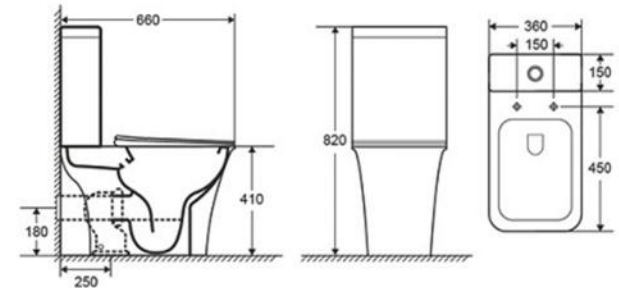

B2313A
Rimless two piece toilet
Size: 660x360x820 mm