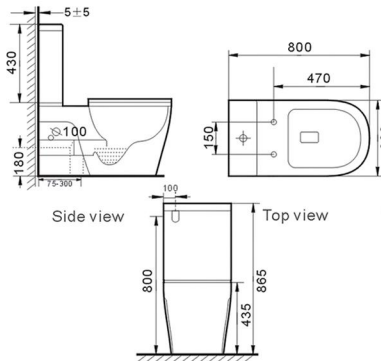

B2369A

Handicapped rimless two piece toilet
Size: 800x360x865 mm

Side view

Top view

Frontal view