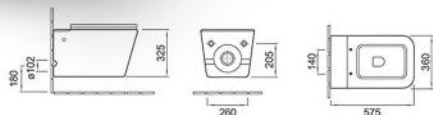

A-301A

Pulse tankless floor mounted toilet
Size: 620x420x455 mm
Fixing to wall with back

A-370A

Pulse tankless floor mounted toilet
Size: 600x360x410 mm
Fixing to wall with back

A-372A

Pulse tankless floor mounted toilet
Size: 580x360x400 mm
Fixing to wall with back

A-375A

Pulse tankless floor mounted toilet
Size: 570x350x330 mm
Fixing to wall with back

A-376A

Pulse tankless floor mounted toilet
Size: 575x365x400 mm
Fixing to wall with back

A-380A

Pulse tankless floor mounted toilet
Size: 525x360x330 mm
Fixing to wall with back

A-381A

Pulse tankless floor mounted toilet
Size: 575x360x410 mm
Fixing to wall with back

C-376C

Pulse tankless wall-hung toilet
Size: 585x360x330 mm
Fixing to wall with back

C-370C

Pulse tankless wall-hung toilet
Size: 575x360x325 mm
Fixing to wall with back

C-380C

Pulse tankless wall-hung toilet
Size: 585x360x330 mm
Fixing to wall with back

White

White

Matte White

Matte Grey

Bright Grey

Matte Black

Bright Black

Matte Brown