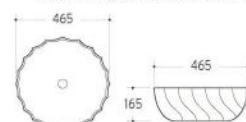

Art basin

K013 Size: 420x420x175 mm  
K013A Size: 370x370x155 mm

**K114**

Art basin

Size: 465x465x165 mm

**K022**

Art basin

Size: 480x370x130 mm