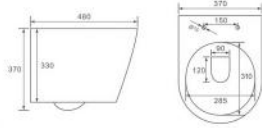

B-2303
Rimless wall-hung toilet
Size: 480x370x370 mm
Fixing to wall with back

G-5303WH
Washdown wall-hung bidet
Size: 480x370x325 mm
Fixing to wall with back