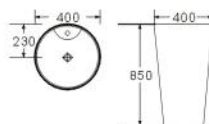

One piece basin  
Size: 385x385x840 mm

**D6029**

One piece basin  
Size: 330x320x840 mm

**D6033**

One piece basin  
Size: 400x400x850 mm

**D6089**

One piece basin  
Size: 510x460x850 mm

White