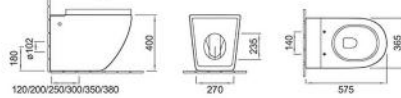

A-376A

Pulse tankless floor mounted toilet
Size: 575x365x400 mm
Fixing to wall with back