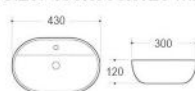

Art basin

Size: 365x250x105 mm

**K319A/K319B**

Art basin

K319A Size: 580x450x145 mm  
K319B Size: 520x450x145 mm

**K563**

Art basin

Size: 430x300x120 mm