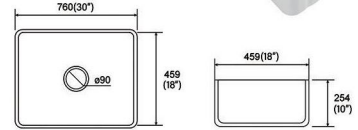

A3018N

Farmhouse Sink
Size: 760x459x254 mm