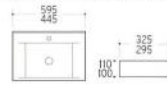

**K149/K149A**

Art basin

K149 Size: 710x385x130 mm  
K149A Size: 600x375x130 mm

**K153/K153A**

Art basin

K153 Size: 595x325x110 mm  
K153A Size: 445x295x100 mm

**K154**

Art basin