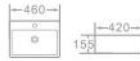

Size: 500x400x155 mm

**K827**

Art basin

Size: 400x420x155 mm

**K828**

Art basin

Size: 460x420x155 mm

**K829**