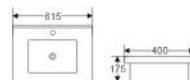

**A-150D**

Cabinet basin  
Size: 1515x460x190 mm

**A5139**

Cabinet basin  
Size: 515x400x175 mm

**A6139**

Cabinet basin  
Size: 615x400x175 mm

**A8139**

Cabinet basin  
Size: 815x400x175 mm