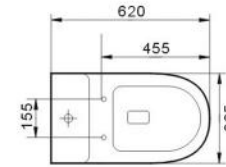

Side view

Top view

Frontal view

**B2303A**  
Rimless two piece toilet  
Size: 610x360x830 mm

Side view

Top view

Frontal view

**B2303A-1**  
Rimless two piece toilet  
Size: 642x380x850 mm

**B2355A**  
Rimless two piece toilet  
Size: 645x370x800 mm

**B2355AS**  
Rimless two piece toilet  
Size: 640x360x790 mm

Side view

Top view

Frontal view

**B2358A**  
Rimless two piece toilet  
Size: 630x360x855 mm

Side view

Top view

Frontal view

**B2359A**  
Rimless two piece toilet  
Size: 620x365x790 mm

Side view

Top view

Frontal view

**B2366A**  
Rimless two piece toilet  
Size: 610x360x855 mm