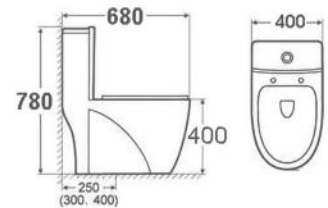

Bright Black

Matte Brown

**A353**

Siphonic one piece toilet  
Size: 700x415x720 mm

**A370**

Siphonic or washdown one piece toilet  
Size: 660x360x805 mm

**A372**

Washdown one piece toilet  
Size: 700x360x770 mm

**A376**

Siphonic or washdown one piece toilet  
Size: 680x375x810 mm

**A389**

Washdown one piece toilet  
Size: 660x360x850 mm

**A390**

Siphonic or washdown one piece toilet  
Size: 680x400x780 mm

**B2325A**

Handicapped rimless two piece toilet  
Size: 600x380x860 mm

**B2383A**

Handicapped rimless two piece toilet  
Size: 620x380x830 mm

**WaterMark**  
AS 1172.1  
1172.2  
Licence NO.  
WM25988

**B2369B**

Rimless handicapped toilet Suite  
Size: 800x370x815 mm