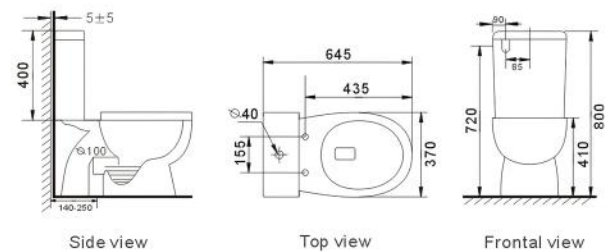

**B2060A**  
Juniors two piece toilet  
Size: 600x310x760 mm

**B2313A**  
Rimless two piece toilet  
Size: 660x360x820 mm

**B2315A**  
Rimless two piece toilet  
Size: 650x340x790 mm

White

White

Matte White

Matte Grey

Bright Grey

Matte Black

Bright Black

Matte Brown

**B2317A**  
Rimless two piece toilet  
Size: 650x340x790 mm

**B2323A**  
Rimless two piece toilet  
Size: 610x380x830 mm

**B2040A**  
Washdown two piece toilet  
Size: 635x360x790 mm

**B2355A**  
Rimless two piece toilet  
Size: 645x370x800 mm

**B2355AS**  
Rimless two piece toilet  
Size: 640x360x790 mm

Side view

Top view

Frontal view

**B2358A**  
Rimless two piece toilet  
Size: 630x360x855 mm

Side view

Top view

Frontal view

**B2359A**  
Rimless two piece toilet  
Size: 620x365x790 mm

Side view

Top view

Frontal view

**B2366A**  
Rimless two piece toilet  
Size: 610x360x855 mm