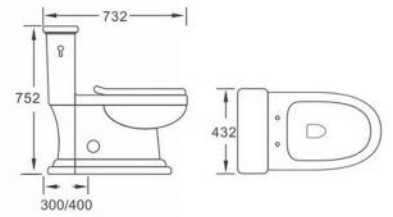

Bright Black

Matte Brown

**A300**

Siphonic one piece toilet  
Size: 727x426x735 mm

**A301**

Siphonic one piece toilet  
Size: 732x432x752 mm

**A302**

Siphonic one piece toilet  
Size: 690x370x740 mm

**A303**

Washdown one piece toilet  
Size: 642x380x850 mm

**A313**

Siphonic one piece toilet  
Size: 732x455x735 mm

**A321**

Washdown or siphonic one piece toilet  
Size: 700x380x700 mm

**A339**

Washdown or siphonic one piece toilet  
Size: 700x380x790 mm