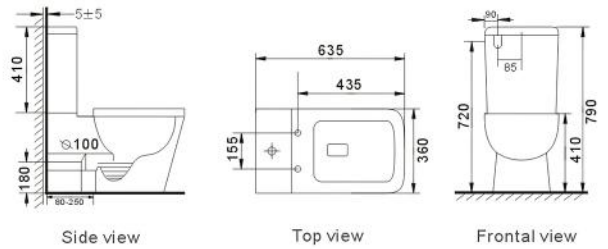

**B2060A**  
Juniors two piece toilet  
Size: 600x310x760 mm

**B2313A**  
Rimless two piece toilet  
Size: 660x360x820 mm

**B2315A**  
Rimless two piece toilet  
Size: 650x340x790 mm

White

White

Matte White

Matte Grey

Bright Grey

Matte Black

Bright Black

Matte Brown

**B2317A**  
Rimless two piece toilet  
Size: 650x340x790 mm

**B2323A**  
Rimless two piece toilet  
Size: 610x380x830 mm

**B2040A**  
Washdown two piece toilet  
Size: 635x360x790 mm

**B2355A**  
Rimless two piece toilet  
Size: 645x370x800 mm

**B2355AS**  
Rimless two piece toilet  
Size: 640x360x790 mm

Side view

Top view

Frontal view

**B2358A**  
Rimless two piece toilet  
Size: 630x360x855 mm

Side view

Top view

Frontal view

**B2359A**  
Rimless two piece toilet  
Size: 620x365x790 mm

Side view

Top view

Frontal view

**B2366A**  
Rimless two piece toilet  
Size: 610x360x855 mm