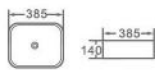

Matte Brown

**K571**

Art basin

Size: 600x380x140 mm

**K801**

Art basin

Size: 385x385x140 mm

**K802**