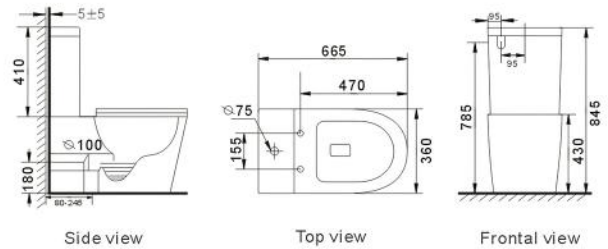

**B2376AB**  
Whirlpool rimless two piece toilet  
Size: 615x360x810 mm

**B2080A**  
Washdown two piece toilet  
Size: 700x360x790 mm

**B2381A**  
Rimless two piece toilet  
Size: 650x360x830 mm

**B2388A**  
Tornado two piece toilet  
Size: 665x360x845 mm

**B2383A**  
Rimless two piece toilet  
Size: 620x385x920 mm

**B2392A**  
Tornado two piece toilet  
Size: 665x360x840 mm

White

White

Matte White

Matte Grey

Bright Grey

Matte Black