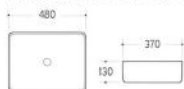

Art basin

K013 Size: 420x420x175 mm  
K013A Size: 370x370x155 mm

**K114**

Art basin

Size: 465x465x165 mm

**K022**

Art basin

Size: 480x370x130 mm