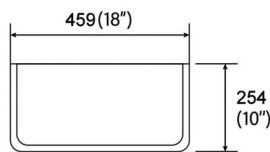

White

White

Matte White

Matte Grey

Bright Grey

Matte Black

Bright Black

Matte Brown