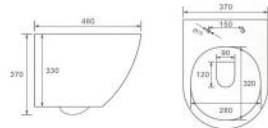

**B-2375**  
Rimless wall-hung toilet  
Size: 565x380x320 mm  
Fixing to wall with back

**G-5375WH**  
Washdown wall-hung bidet  
Size: 600x385x380 mm  
Fixing to wall with back

**B-2380**  
Washdown wall-hung toilet  
Size: 610x360x390 mm  
Fixing to wall with back

**G-5380WH**  
Washdown wall-hung bidet  
Size: 565x365x320 mm  
Fixing to wall with back

**B-2376 MINI**  
Rimless wall-hung toilet  
Size: 480x370x370 mm  
Fixing to wall with back

**G-5376WH MINI**  
Washdown wall-hung bidet  
Size: 480x370x325 mm  
Fixing to wall with back