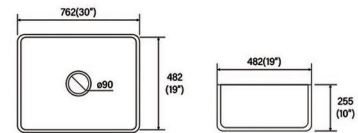

B3019

Farmhouse Sink
Size: 762x482x255 mm