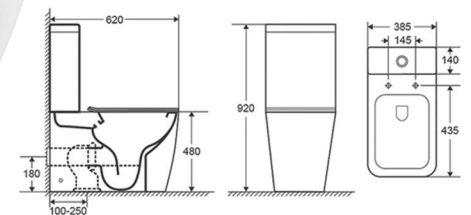

Side view

Frontal view

Top view