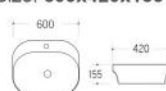

**K566**

Art basin

Size: 500x420x155 mm

**K567**

Art basin

Size: 600x420x155 mm

**K570**

Art basin

Size: 500x380x140 mm

White

White

Matte White

Matte Grey

Bright Grey

Matte Black

Bright Black