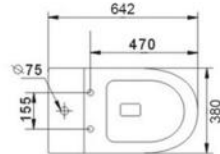

Side view

Top view

Frontal view

**B2303A**  
Rimless two piece toilet  
Size: 610x360x830 mm

Side view

Top view

Frontal view

**B2303A-1**  
Rimless two piece toilet  
Size: 642x380x850 mm

Side view

Top view

Frontal view

**B2303A-2**  
Rimless two piece toilet  
Size: 665x360x845 mm

Side view

Top view

Frontal view

White