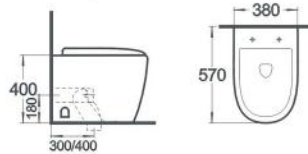

**B-2390**

Rimless wall-hung toilet  
Size: 510x350x360 mm  
Fixing to wall with back

**G-5390WH**

Washdown wall-hung bidet  
Size: 510x350x320 mm  
Fixing to wall with back

White

White

Matte White

Matte Grey

Back to wall bidet  
Size: 575x350x405 mm  
Fixing to wall with back

**B-2375B**

Rimless back to wall toilet  
Size: 570x380x400 mm  
Fixing to wall with back

**G-5375**

Back to wall bidet  
Size: 600x385x380 mm  
Fixing to wall with back