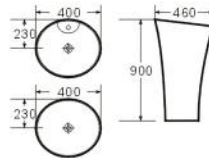

D6010

One piece basin
Size: 520x400x850 mm