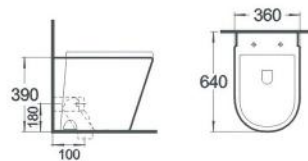

Back to wall bidet  
Size: 575x350x405 mm  
Fixing to wall with back

**B-2375B**

Rimless back to wall toilet  
Size: 570x380x400 mm  
Fixing to wall with back

**G-5375**

Back to wall bidet  
Size: 600x385x380 mm  
Fixing to wall with back

**B-2380B**

Rimless back to wall toilet  
Size: 640x360x390 mm  
Fixing to wall with back

**G-5380**

Back to wall bidet  
Size: 570x350x400 mm  
Fixing to wall with back

**B-2389B**

Washdown back to wall toilet  
Size: 520x360x390 mm  
Fixing to wall with back