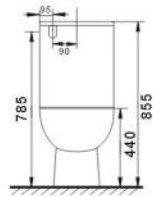

Side view

Top view

Frontal view

**B2303A**  
Rimless two piece toilet  
Size: 610x360x830 mm

Side view

Top view

Frontal view

**B2303A-1**  
Rimless two piece toilet  
Size: 642x380x850 mm

Matte Grey

Bright Grey

Matte Black

Bright Black

Matte Brown

**B2317A**  
Rimless two piece toilet  
Size: 650x340x790 mm

**B2323A**  
Rimless two piece toilet  
Size: 610x380x830 mm

**B2040A**  
Washdown two piece toilet  
Size: 635x360x790 mm

**B2355A**  
Rimless two piece toilet  
Size: 645x370x800 mm

**B2355AS**  
Rimless two piece toilet  
Size: 640x360x790 mm

Side view

Top view

Frontal view

**B2358A**  
Rimless two piece toilet  
Size: 630x360x855 mm

Side view

Top view

Frontal view

**B2359A**  
Rimless two piece toilet  
Size: 620x365x790 mm

Side view

Top view

Frontal view

**B2366A**  
Rimless two piece toilet  
Size: 610x360x855 mm