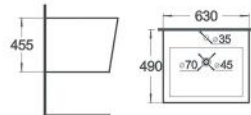

K9370
Wall-hung basin
Size: 630x490x455 mm