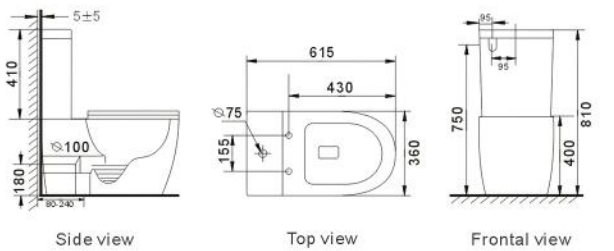

Side view

Top view

Frontal view

**B2359A**  
Rimless two piece toilet  
Size: 620x365x790 mm

Side view

Top view

Frontal view

**B2366A**  
Rimless two piece toilet  
Size: 610x360x855 mm

Matte Black

Bright Black

Matte Brown

**B2370A**  
Rimless two piece toilet  
Size: 635x360x825 mm

**B2376A/  
B2376A-1**  
Tornado or rimless two piece toilet  
Size: 680x360x830 mm  
Size: 620x345x815 mm

**B2376AB**  
Whirlpool rimless two piece toilet  
Size: 615x360x810 mm

**B2080A**  
Washdown two piece toilet  
Size: 700x360x790 mm

**B2381A**  
Rimless two piece toilet  
Size: 650x360x830 mm

**B2388A**  
Tornado two piece toilet  
Size: 665x360x845 mm