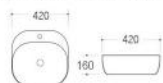

Art basin

Size: 520x420x155 mm

**K833**

Art basin

Size: 640x370x160 mm

**K834**

Art basin

Size: 420x420x160 mm