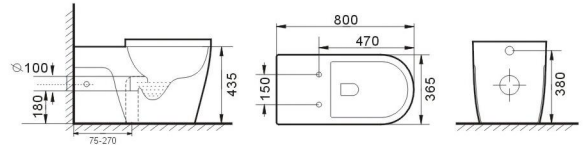

B2369B

Rimless handicapped toilet Suite
Size: 800x370x815 mm

Side view

Top view

Frontal view