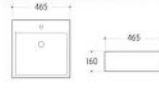

K105

Art basin

Size: 465x465x160 mm