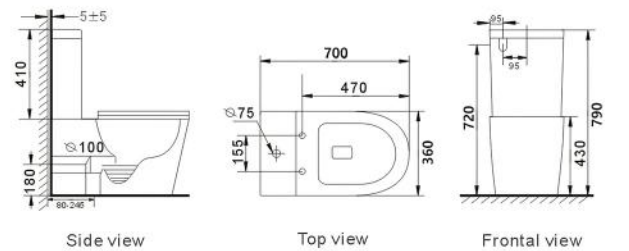

Side view

Top view

Frontal view

**B2359A**  
Rimless two piece toilet  
Size: 620x365x790 mm

Side view

Top view

Frontal view

**B2366A**  
Rimless two piece toilet  
Size: 610x360x855 mm

Matte Black

Bright Black

Matte Brown

**B2370A**  
Rimless two piece toilet  
Size: 635x360x825 mm

**B2376A/  
B2376A-1**  
Tornado or rimless two piece toilet  
Size: 680x360x830 mm  
Size: 620x345x815 mm

**B2376AB**  
Whirlpool rimless two piece toilet  
Size: 615x360x810 mm

**B2080A**  
Washdown two piece toilet  
Size: 700x360x790 mm

**B2381A**  
Rimless two piece toilet  
Size: 650x360x830 mm

**B2388A**  
Tornado two piece toilet  
Size: 665x360x845 mm