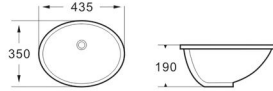

# UNDERMOUNT BASINS

**K0161**

Undermount basin  
Size: 420x340x190 mm

**K0171**

Undermount basin  
Size: 435x350x190 mm

**K0181**

Undermount basin  
Size: 465x385x195 mm

**K0201A**