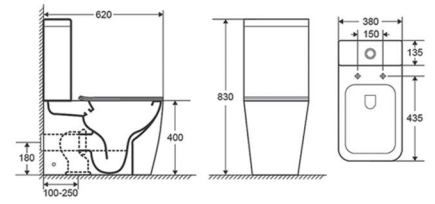

B2325A

Handicapped rimless two piece toilet
Size: 600x380x860 mm

B2383A

Handicapped rimless two piece toilet
Size: 620x380x830 mm

B2369B

Rimless handicapped toilet Suite
Size: 800x370x815 mm

B2369A

Handicapped rimless two piece toilet
Size: 800x360x865 mm

B2356A

Handicapped rimless two piece toilet
Size: 800x370x815 mm

B2040H

Handicapped rimless two piece toilet
Size: 670x370x880 mm

B2398A

Handicapped rimless two piece toilet
Size: 620x385x920 mm