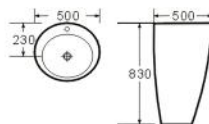

Matte Brown

**D6301**

One piece basin  
Size: 550x520x850 mm

**D6301B**

One piece basin  
Size: 500x500x830 mm

**D6004A**

One piece basin  
Size: 400x400x850 mm

**D6004B**