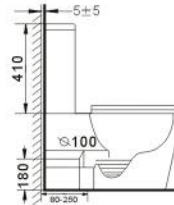

1280°C

Non-stains Dispel peculiar smell Inhibit bacteria

Pulse solenoid toilet Without water tank

UF Seat cover

Designer There's always a style that warms your heart

**B2303AB**  
Rimless two piece toilet  
Size: 610x360x830 mm

Side view

Top view

Frontal view

**B2303A**  
Rimless two piece toilet  
Size: 610x360x830 mm

Side view

Top view

Frontal view

**B2303A-1**  
Rimless two piece toilet  
Size: 642x380x850 mm