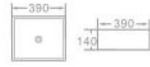

**K814**

Art basin

Size: 440x440x140 mm

**K815**

Art basin

Size: 390x390x140 mm

**K816**

Art basin