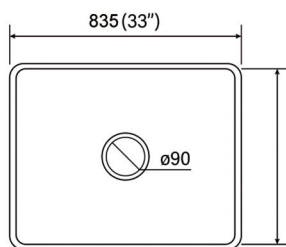

White

White

Matte White

Matte Grey

Bright Grey

Matte Black

Bright Black

Matte Brown