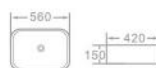

**K805**

Art basin

Size: 450x400x145 mm

**K806**

Art basin

Size: 560x420x150 mm

**K807**

Art basin