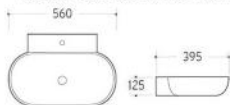

**K149/K149A**

Art basin

K149 Size: 710x385x130 mm  
K149A Size: 600x375x130 mm

**K153/K153A**

Art basin

K153 Size: 595x325x110 mm  
K153A Size: 445x295x100 mm

**K154**

Art basin

Size: 595x395x210 mm

White

White

Matte White

Matte Grey

Bright Grey

Matte Black

Bright Black

Matte Brown

**K170/K170A**

Art basin

K013 Size: 670x440x145 mm  
K013A Size: 590x400x140 mm

**K171**

Art basin

Size: 560x395x125 mm

**K230B/K230C**

Art basin

K013 Size: 550x400x130 mm  
K013A Size: 650x400x130 mm

**K233**

Art basin

Size: 595x495x100 mm

**K235**

Art basin

Size: 640x455x110 mm