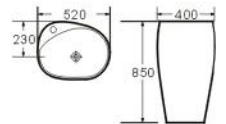

One piece basin  
Size: 400x400x850 mm

**D6008A/B**

One piece basin  
Size: 400x460x900 mm

**D6010**

One piece basin  
Size: 520x400x850 mm

**D6023A/B**

One piece basin  
Size: 450x460x850 mm

**D6028**