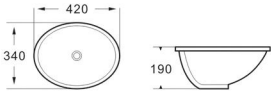

# UNDERMOUNT BASINS

**K0161**

Undermount basin  
Size: 420x340x190 mm

**K0171**

Undermount basin  
Size: 435x350x190 mm

**K0181**

Undermount basin  
Size: 465x385x195 mm

**K0201A**