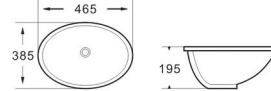

# UNDERMOUNT BASINS

**K0161**

Undermount basin  
Size: 420x340x190 mm

**K0171**

Undermount basin  
Size: 435x350x190 mm

**K0181**

Undermount basin  
Size: 465x385x195 mm

**K0201A**