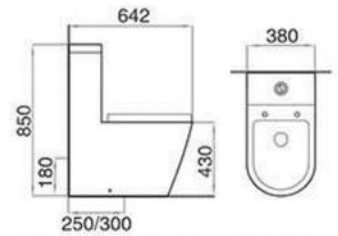

**B2376AB**  
Whirlpool rimless two piece toilet  
Size: 615x360x810 mm

**B2080A**  
Washdown two piece toilet  
Size: 700x360x790 mm

**B2381A**  
Rimless two piece toilet  
Size: 650x360x830 mm

**B2388A**  
Tornado two piece toilet  
Size: 665x360x845 mm

**B2383A**  
Rimless two piece toilet  
Size: 620x385x920 mm

**B2392A**  
Tornado two piece toilet  
Size: 665x360x840 mm

White

White

Matte White

Matte Grey

Bright Grey

Matte Black

Bright Black

Matte Brown

**A300**

Siphonic one piece toilet  
Size: 727x426x735 mm

**A301**

Siphonic one piece toilet  
Size: 732x432x752 mm

**A302**

Siphonic one piece toilet  
Size: 690x370x740 mm

**A303**

Washdown one piece toilet  
Size: 642x380x850 mm

**A313**

Siphonic one piece toilet  
Size: 732x455x735 mm

**A321**

Washdown or siphonic one piece toilet  
Size: 700x380x700 mm

**A339**

Washdown or siphonic one piece toilet  
Size: 700x380x790 mm