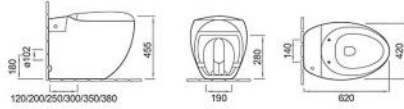

A-370A

Pulse tankless floor mounted toilet
Size: 600x360x410 mm
Fixing to wall with back