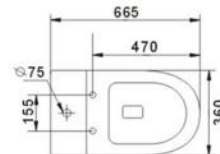

Side view

Top view

Frontal view

**B2303A**  
Rimless two piece toilet  
Size: 610x360x830 mm

Side view

Top view

Frontal view

**B2303A-1**  
Rimless two piece toilet  
Size: 642x380x850 mm

Side view

Top view

Frontal view

**B2303A-2**  
Rimless two piece toilet  
Size: 665x360x845 mm

Side view

Top view

Frontal view

White