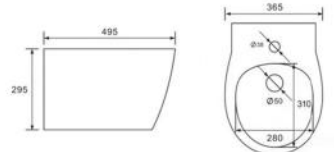

B-2210

Rimless wall-hung toilet
Size: 495x365x360 mm
Fixing to wall with back

G-5210WH

Washdown wall-hung bidet
Size: 495x365x295 mm
Fixing to wall with back