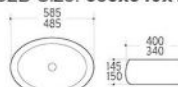

Art basin

K013 Size: 550x400x130 mm  
K013A Size: 650x400x130 mm

**K233**

Art basin

Size: 595x495x100 mm

**K235**

Art basin

Size: 640x455x110 mm

**K236**

Art basin

Size: 700x400x125 mm

**K252/K252B**

Art basin

K252 Size: 585x400x145 mm  
K252B Size: 585x340x150 mm

**K256**

Art basin