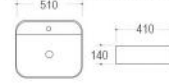

**K835**

Art basin

Size: 610x380x120 mm

**K836**

Art basin

Size: 510x410x140 mm

White

White