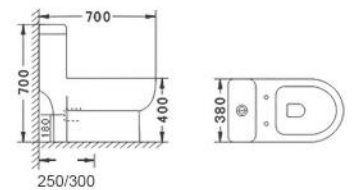

**A303**

Washdown one piece toilet  
Size: 642x380x850 mm

**A313**

Siphonic one piece toilet  
Size: 732x455x735 mm

**A321**

Washdown or siphonic one piece toilet  
Size: 700x380x700 mm

**A339**

Washdown or siphonic one piece toilet  
Size: 700x380x790 mm