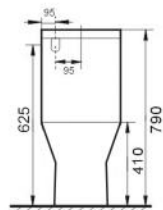

**B2355A**  
Rimless two piece toilet  
Size: 645x370x800 mm

**B2355AS**  
Rimless two piece toilet  
Size: 640x360x790 mm

Side view

Top view

Frontal view

**B2358A**  
Rimless two piece toilet  
Size: 630x360x855 mm

Side view

Top view

Frontal view

**B2359A**  
Rimless two piece toilet  
Size: 620x365x790 mm

Side view

Top view

Frontal view

**B2366A**  
Rimless two piece toilet  
Size: 610x360x855 mm