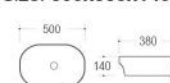

K570

Art basin

Size: 500x380x140 mm