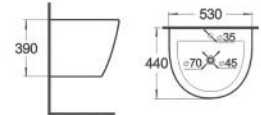

**K9608**  
Wall-hung basin  
Size: 530x440x360 mm

**K9301**  
Wall-hung basin  
Size: 520x520x410 mm

**K9370**  
Wall-hung basin  
Size: 630x490x455 mm

**K9376**  
Wall-hung basin  
Size: 530x440x390 mm